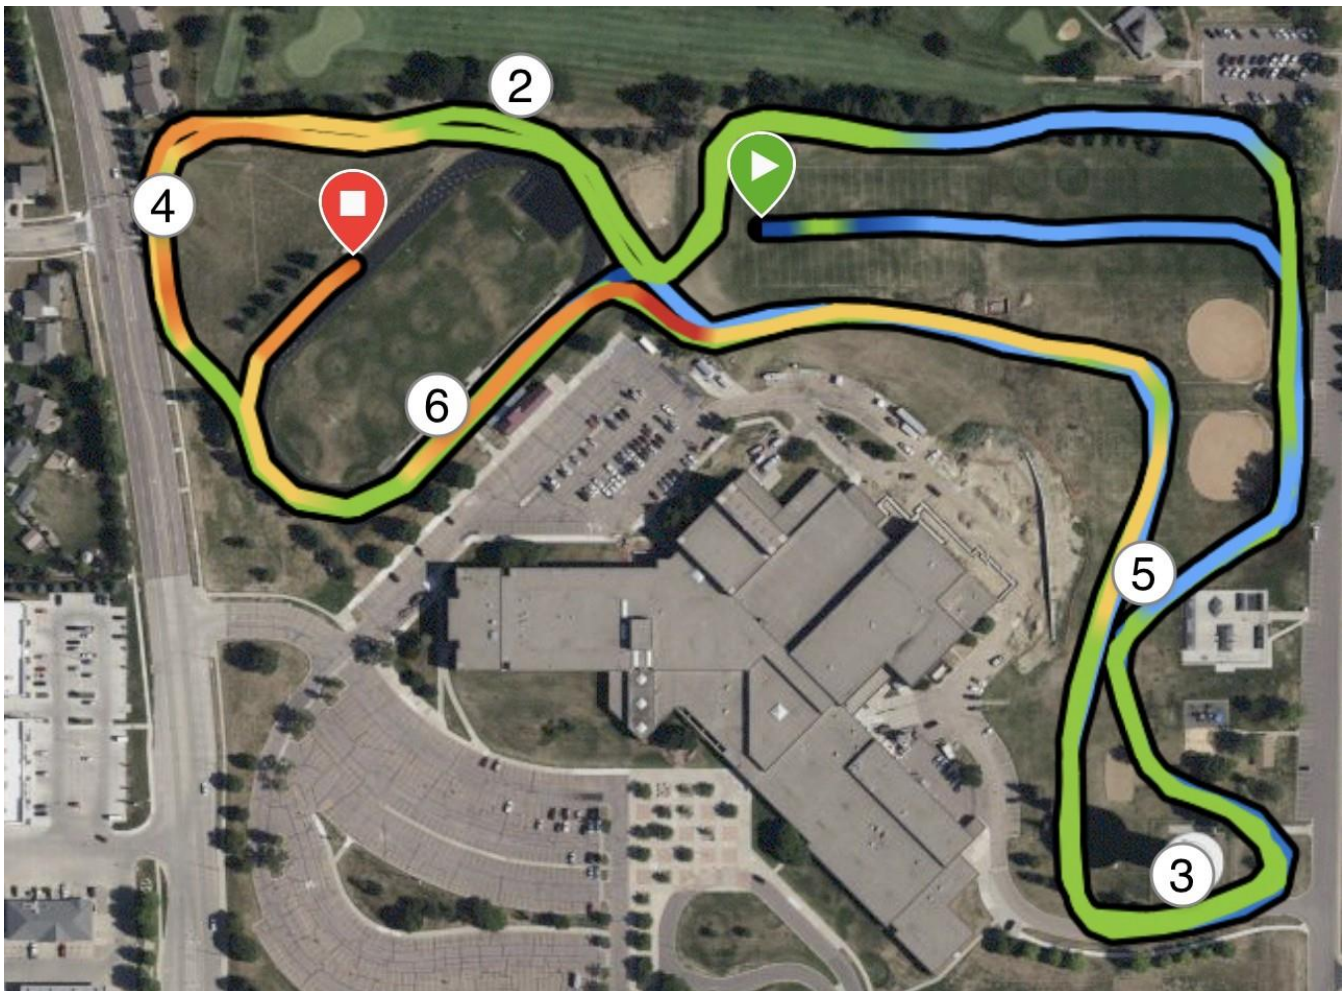

Roosevelt High School
6600 West 41st Street
Sioux Falls, SD 57106
(605) 362-2866

COURSE MAP
MACK BUTLER INVITE 2024

Starting Line – Practice Football Field (Green Arrow)
Finish Line – Back Stretch of Track

3 Total Laps (3rd time coming to the 200 start line of the track, turn onto back stretch to the finish

#’s are every half mile